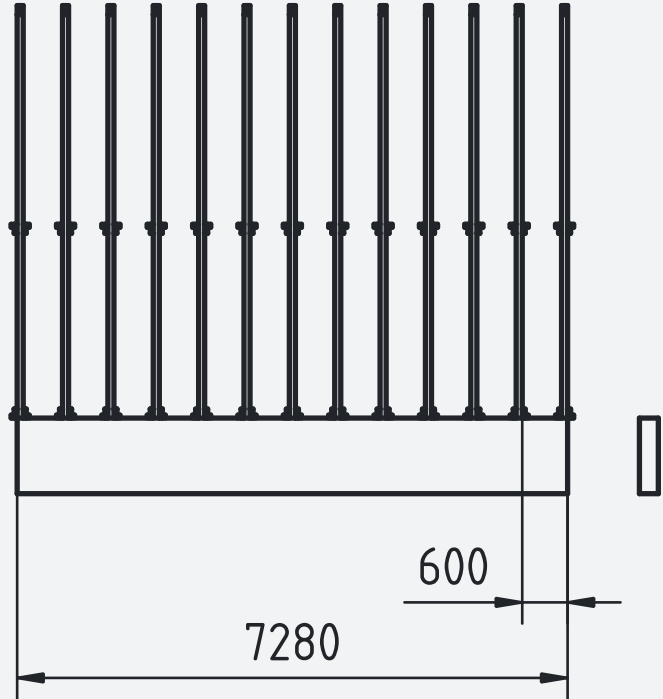

F

E

D

C

B

A

4

4

3

3

2

2

1

1

F

E

D

DESIGNED BY:

RZA

DATE:

12 Apr 2026

SIZE

A4

SCALE

1 : 1

WEIGHT (kg)

Weight

DRAWING NUMBER

BZ2_ASM_szkielet_2026-04-12

SHEET

11

BZ2 szkielet

13 kozłów

This drawing is our property; it can't be reproduced or communicated without our written consent.

G

—

F

—

E

—

D

—

C

—

B

—

A

—